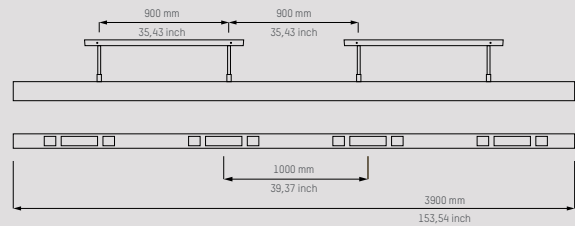

B390

Heat 4000 Watt
Light 8 x 40 Watt
Reach 9,75m²
Electrical requirements
Fuse 20 amp
Wiring 5 x 2.5 mm²
or (2x) 3 x 2.5 mm²