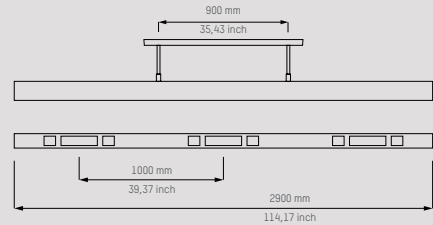

Colours

Standard in Midnight. Optional in Snow.

Midnight

Snow

For detailed technical information, visit
<https://heatsail.com/technical-information-documentation/>

B230

Heat 3000 Watt
Light 6 x 40 Watt
Reach 5,75m²
Electrical requirements
Fuse 16 amp
Wiring 3 x 2,5 mm²

**B290**

Heat 3000 Watt
Light 6 x 40 Watt
Reach 7,25m²
Electrical requirements
Fuse 16 amp
Wiring 3 x 2,5 mm²

**B390**

Heat 4000 Watt
Light 8 x 40 Watt
Reach 9,75m²
Electrical requirements
Fuse 20 amp
Wiring 5 x 2.5 mm²
or (2x) 3 x 2.5 mm²