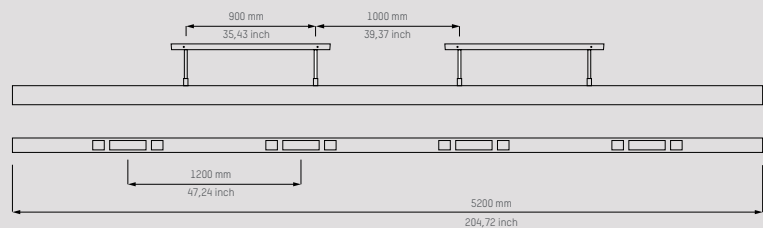

**B290**

Heat 3000 Watt
Light 6 x 40 Watt
Reach 7,25m²
Electrical requirements
Fuse 16 amp
Wiring 3 x 2,5 mm²

**B390**

Heat 4000 Watt
Light 8 x 40 Watt
Reach 9,75m²
Electrical requirements
Fuse 20 amp
Wiring 5 x 2.5 mm²
or (2x) 3 x 2.5 mm²

**B520**

Heat 4000 Watt
Light 8 x 40 Watt
Reach 13m²
Electrical requirements
Fuse 20 amp
Wiring 5 x 2.5 mm²
or (2x) 3 x 2.5 mm²

BEEM by HEATSAIL

HEATSAIL

BEEM by HEATSAIL

CONTACT

Headquarters

Heatsail NV
Prins Boudewijnlaan 7, A08
2250 Kontich (Antwerp)
Belgium