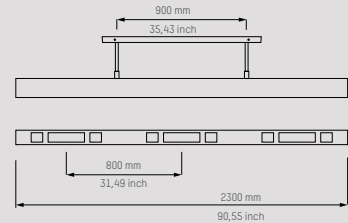

Colours

Standard in Midnight. Optional in Snow.

Midnight

Snow

For detailed technical information, visit
<https://heatsail.com/technical-information-documentation/>

B230

Heat 3000 Watt
Light 6 x 40 Watt
Reach 5,75m²
Electrical requirements
Fuse 16 amp
Wiring 3 x 2,5 mm²

**B290**

Heat 3000 Watt
Light 6 x 40 Watt
Reach 7,25m²
Electrical requirements
Fuse 16 amp
Wiring 3 x 2,5 mm²

**B390**

Heat 4000 Watt
Light 8 x 40 Watt
Reach 9,75m²
Electrical requirements
Fuse 20 amp
Wiring 5 x 2.5 mm²
or (2x) 3 x 2.5 mm²